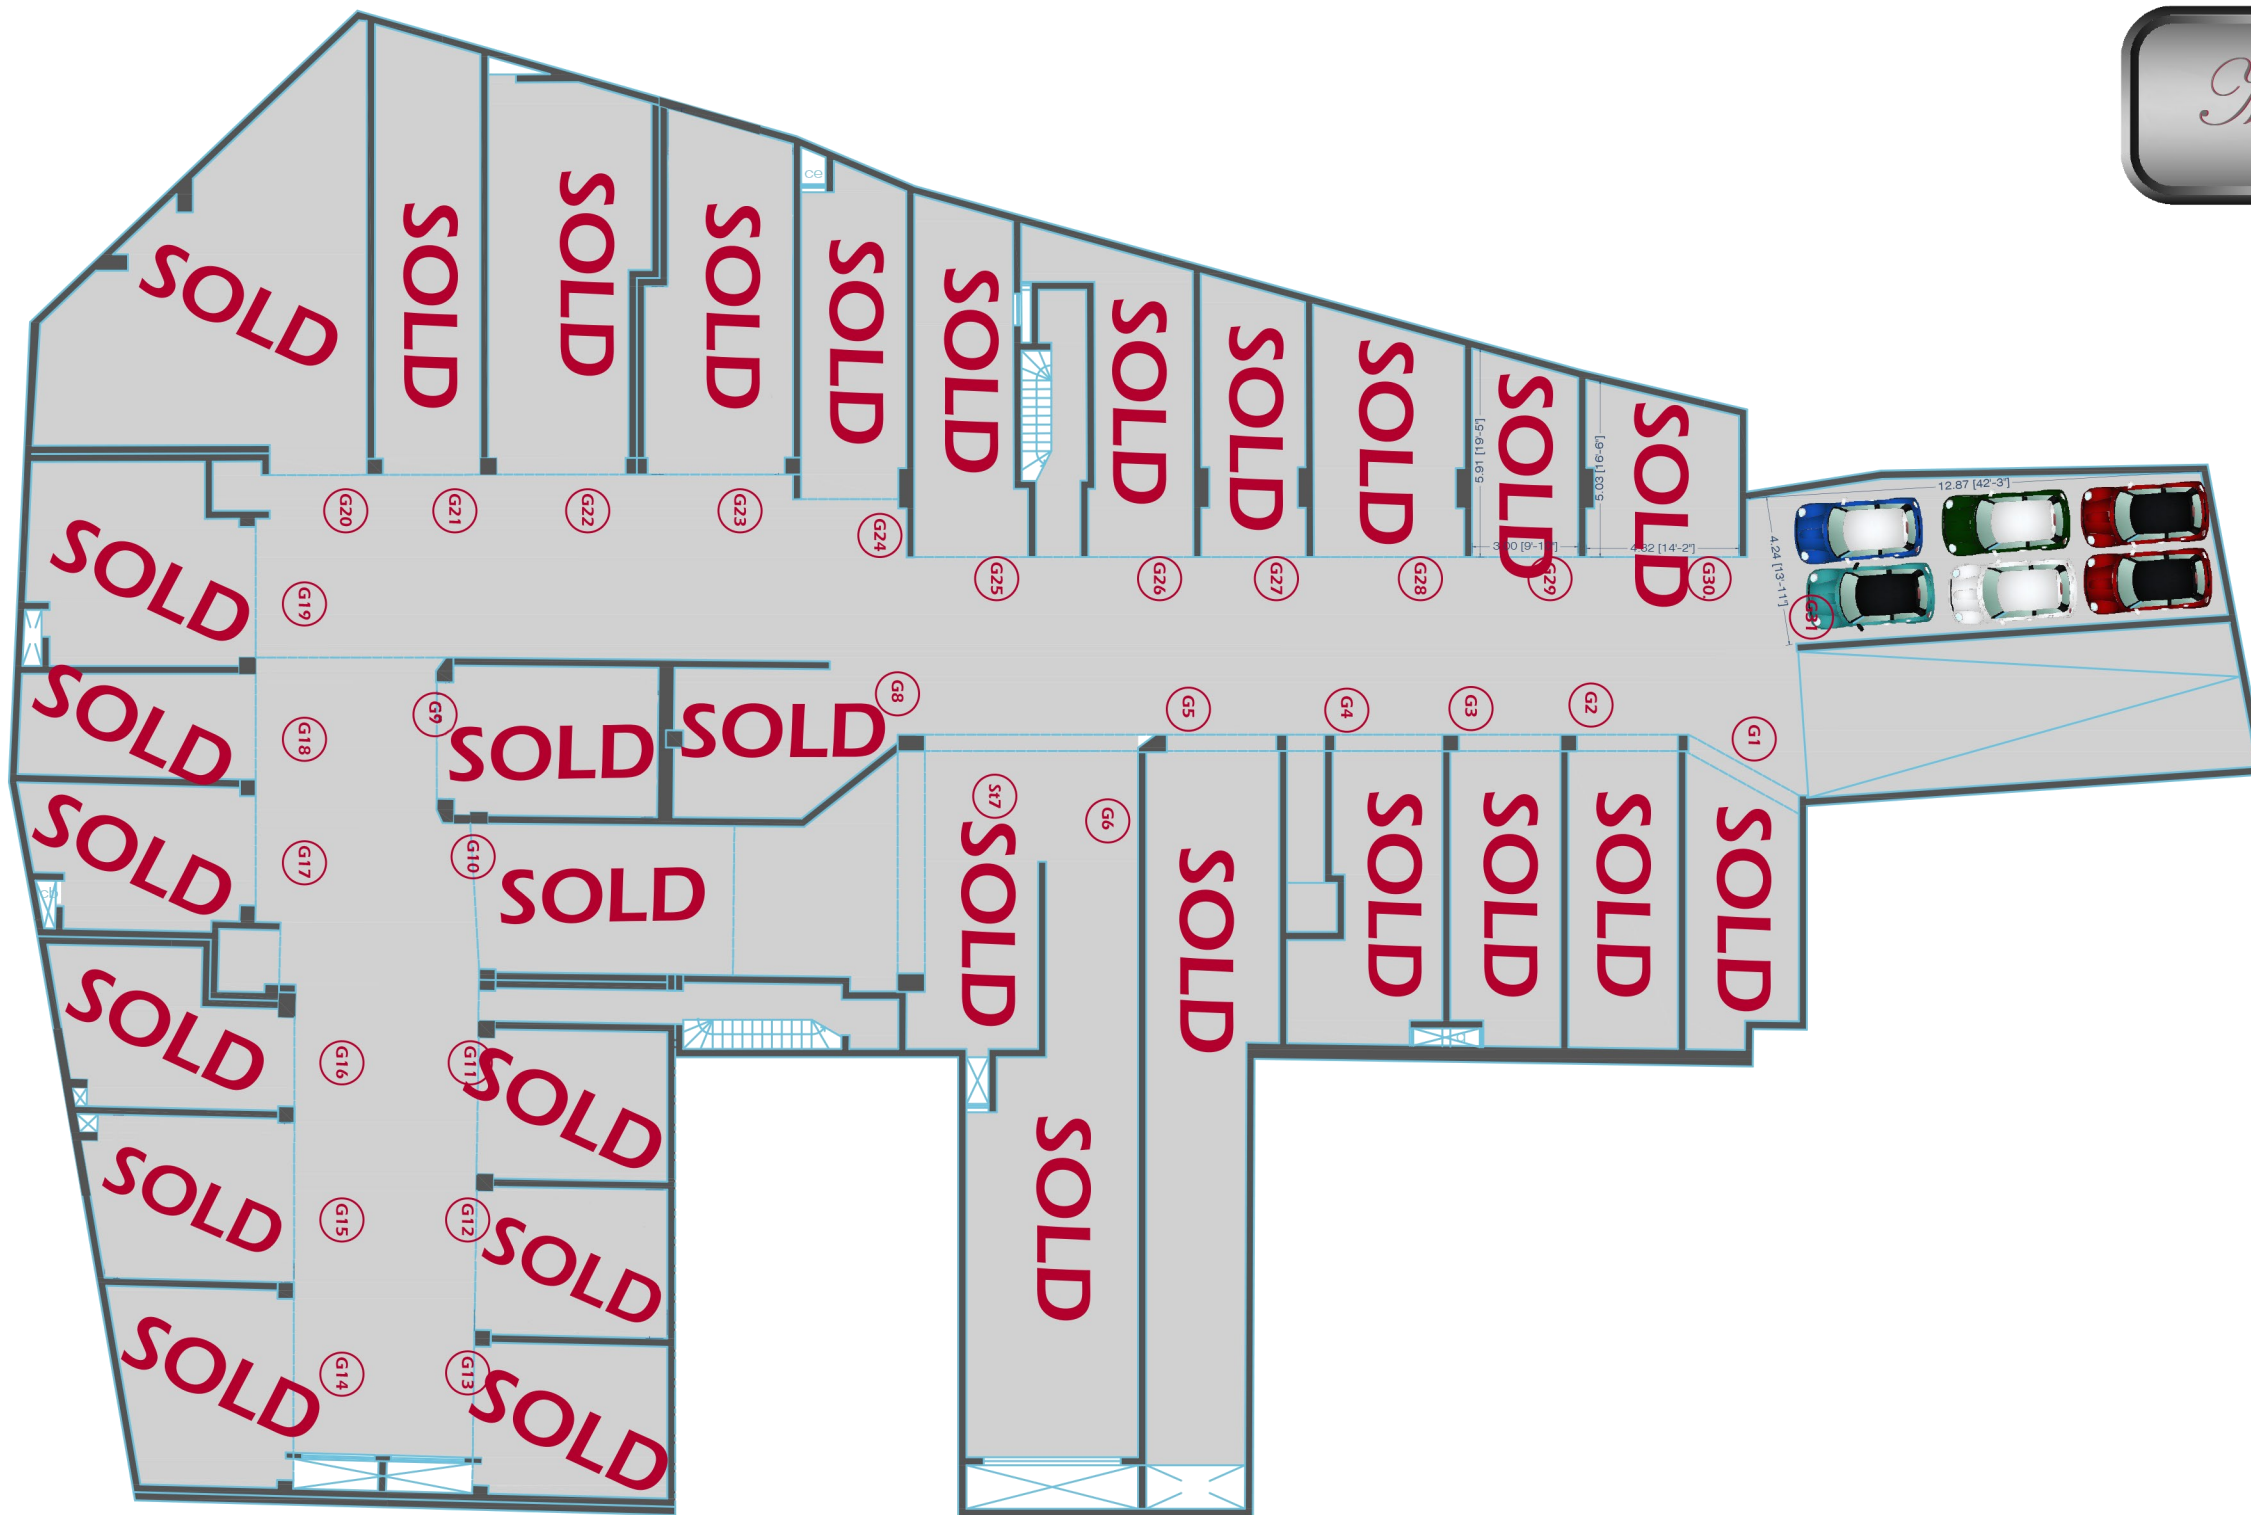

Misrah l-Indipendenza
— Xewkija —

Total Area
1607 M²

Apartment
45 / GARAGE
UPPER BASEMENT

ARTISTIC IMPRESSION ONLY